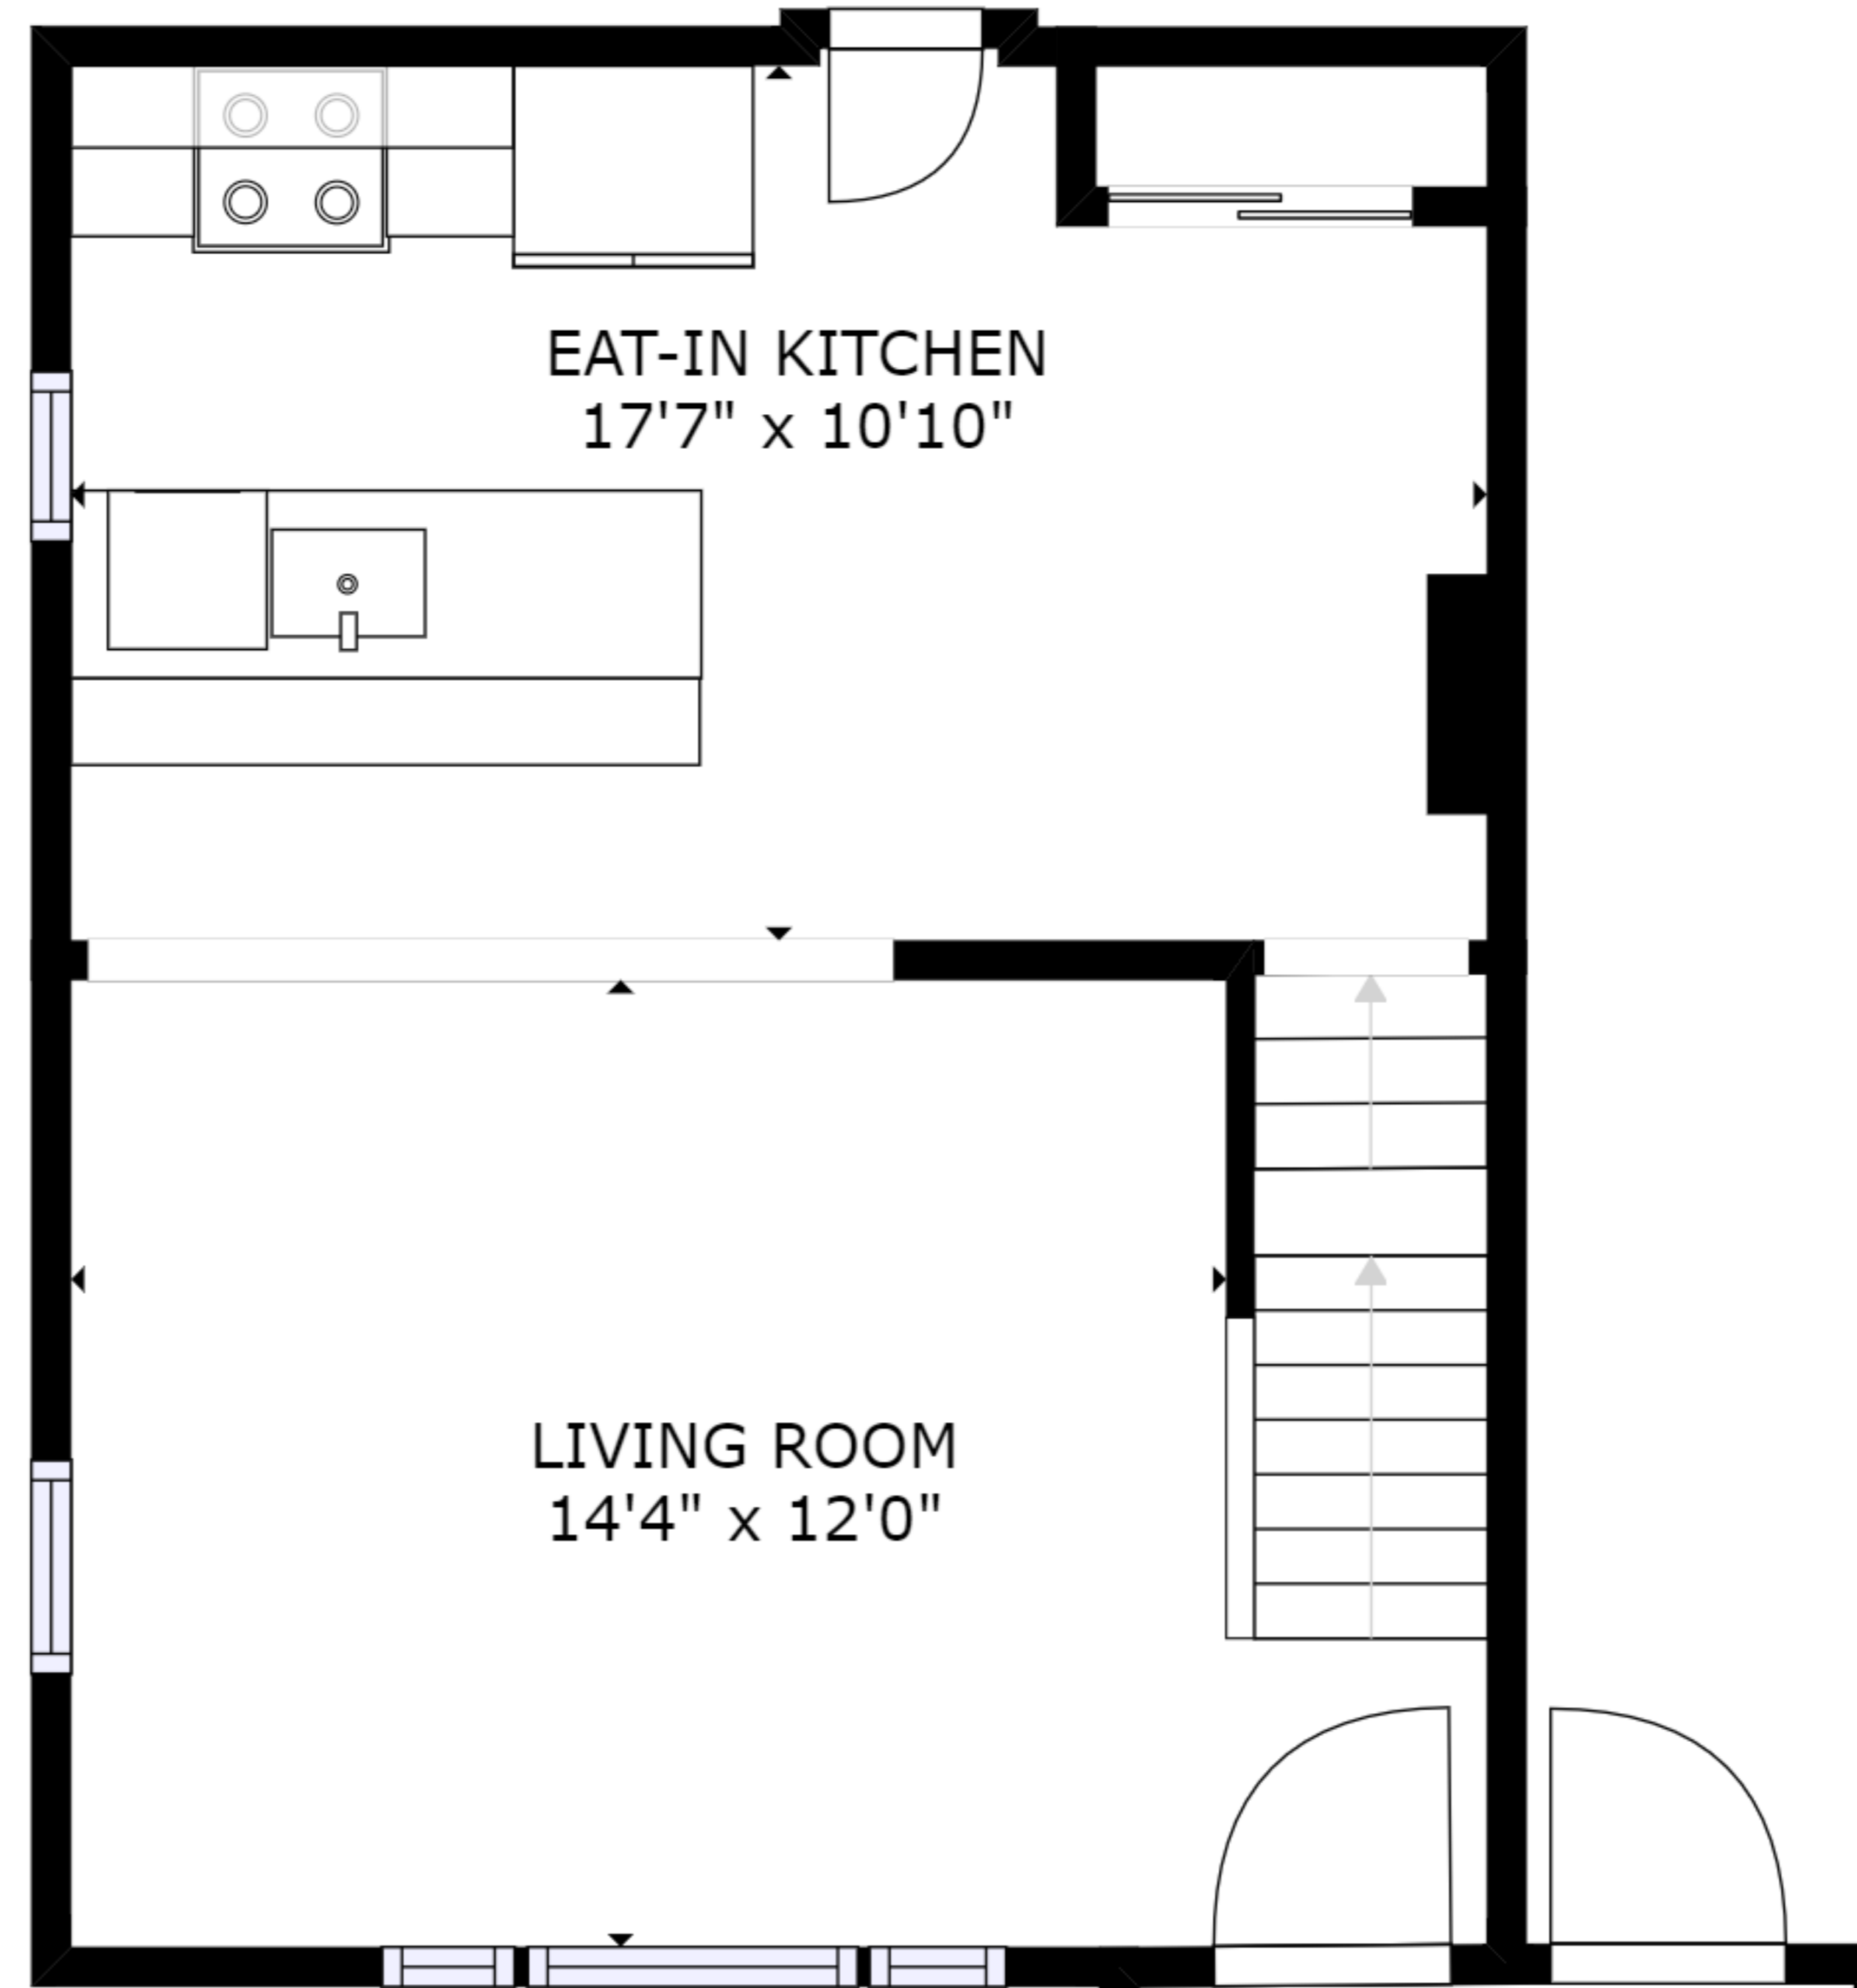

FLOOR 1

FLOOR 2

FLOOR 3

GROSS INTERNAL AREA
 FLOOR 1: 388 sq ft, FLOOR 2: 410 sq ft
 FLOOR 3: 408 sq ft, EXCLUDED AREAS:
 PORCH: 31 sq ft
 TOTAL: 1206 sq ft

SIZES AND DIMENSIONS ARE APPROXIMATE, ACTUAL MAY VARY.