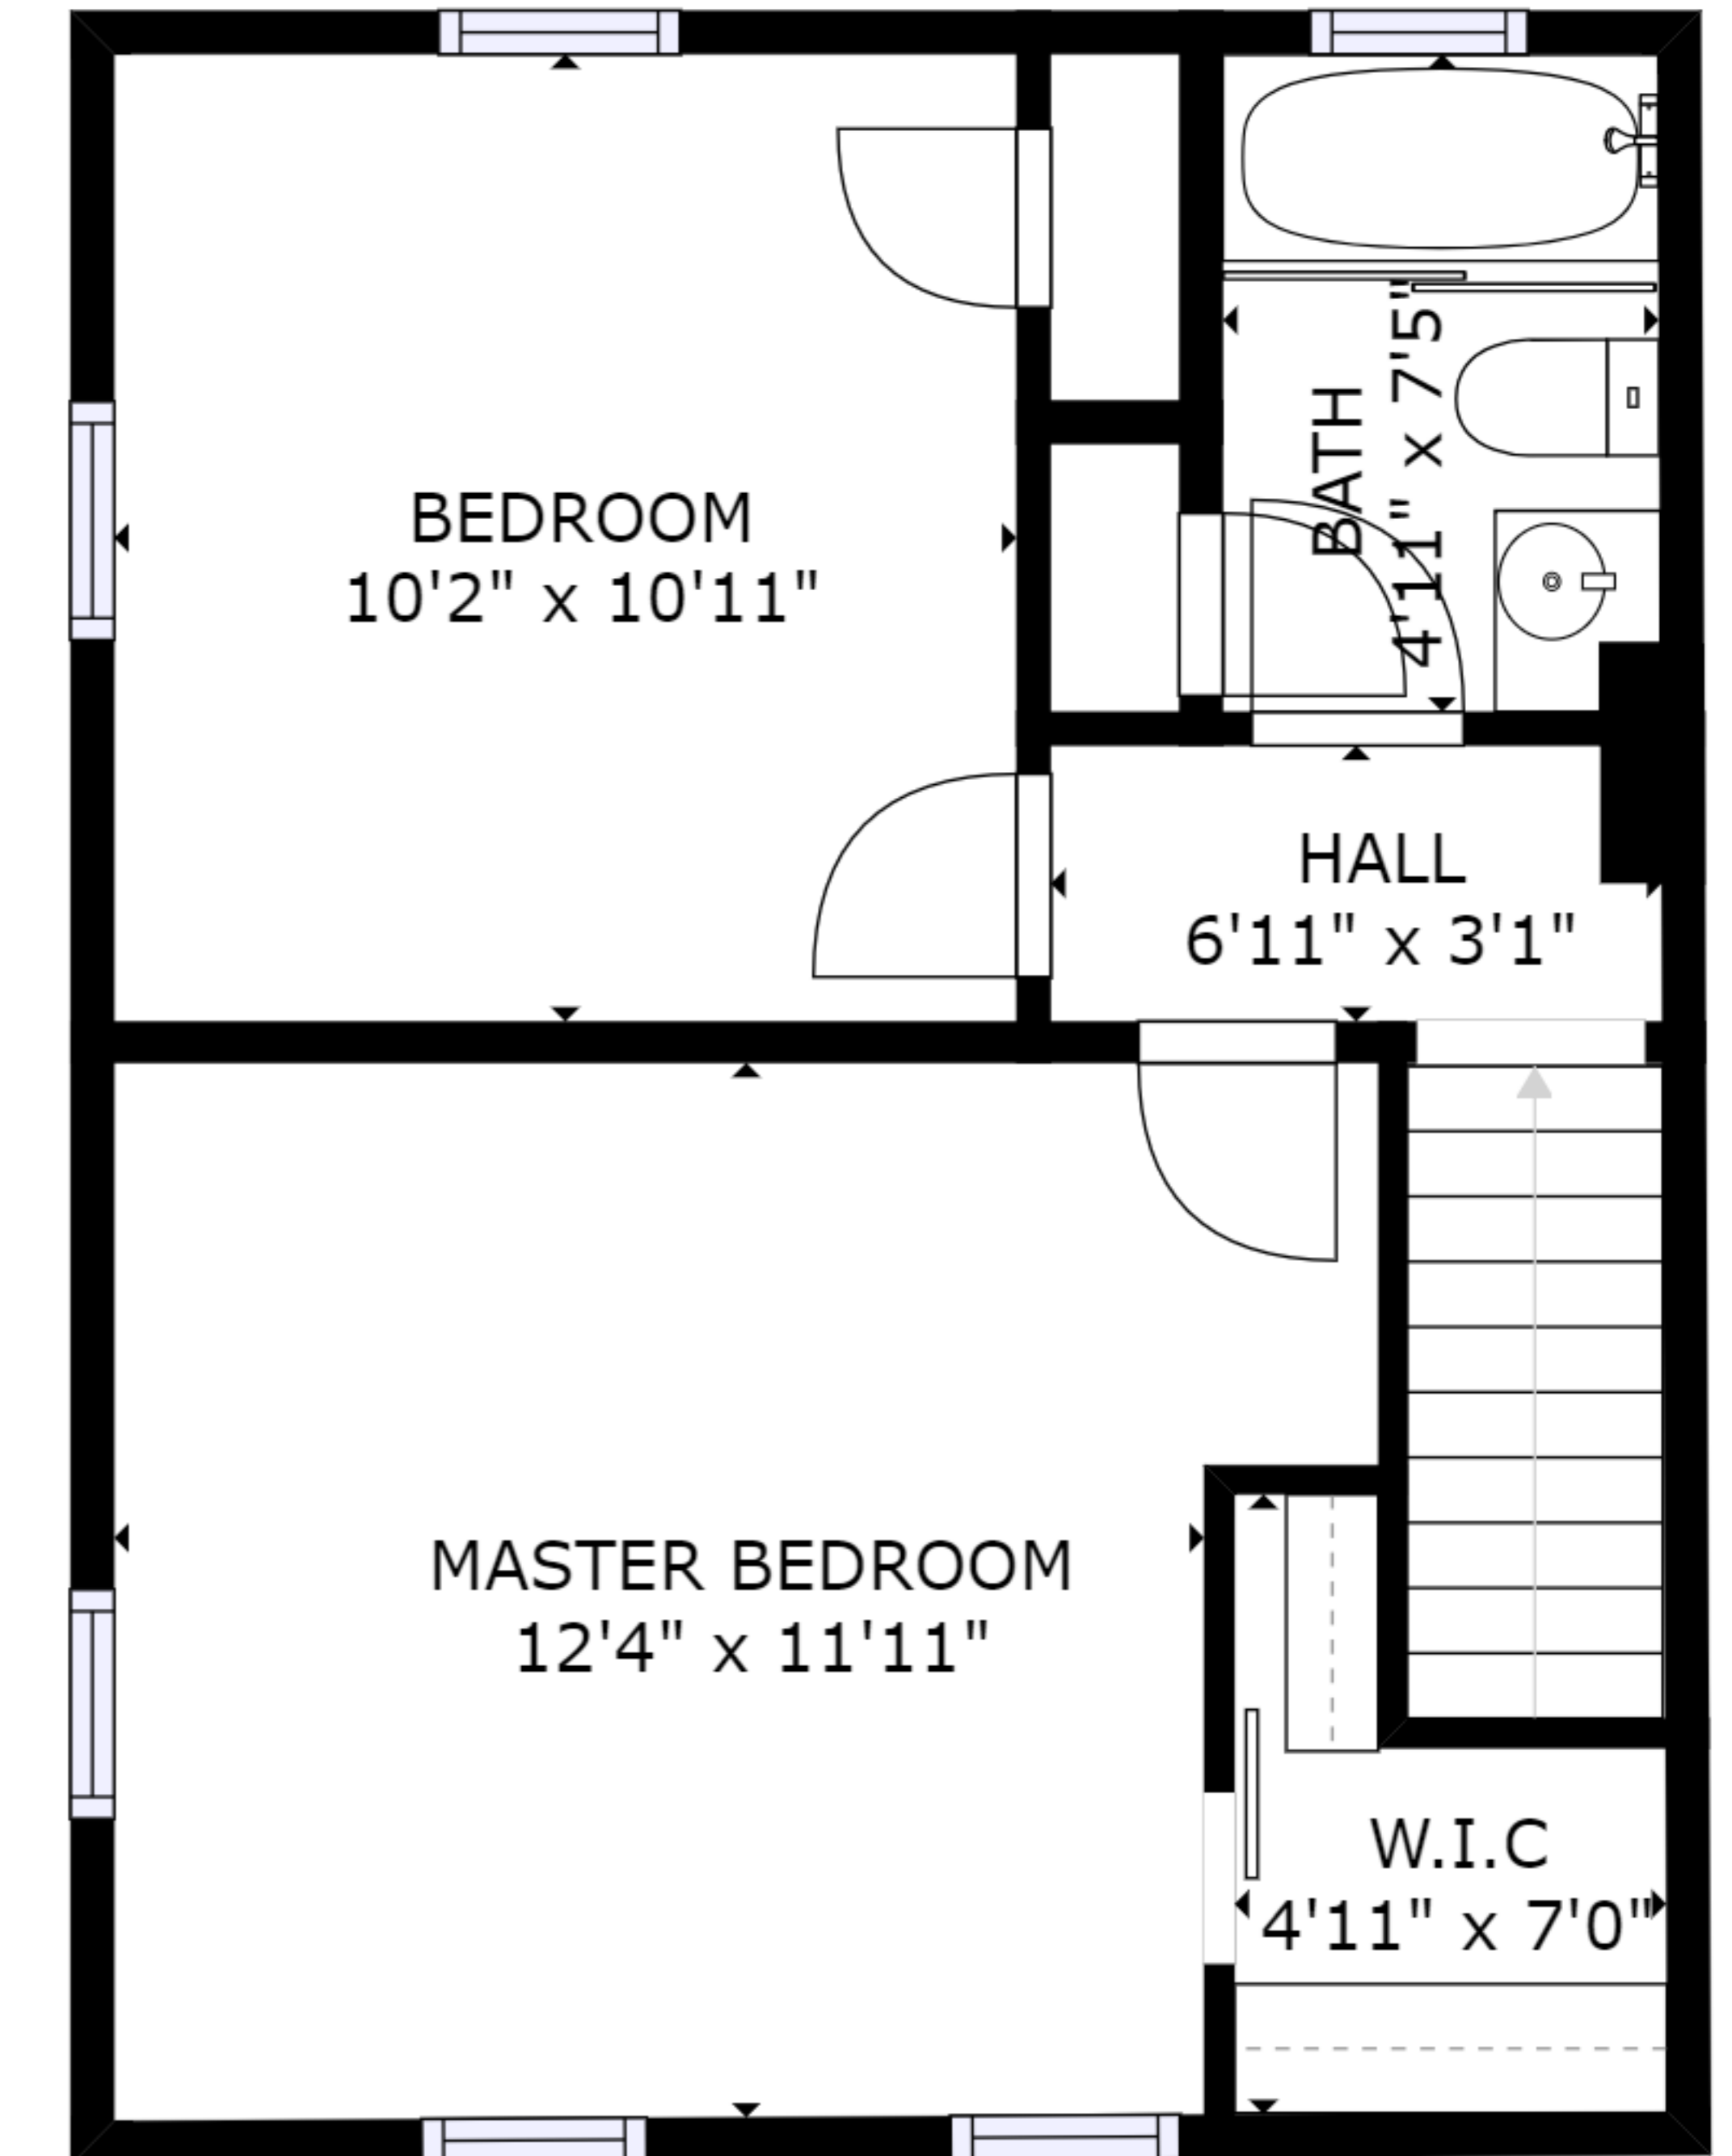

FLOOR 1

FLOOR 2

FLOOR 3

GROSS INTERNAL AREA
 FLOOR 1: 388 sq ft, FLOOR 2: 410 sq ft
 FLOOR 3: 408 sq ft, EXCLUDED AREAS:
 PORCH: 31 sq ft
 TOTAL: 1206 sq ft

SIZES AND DIMENSIONS ARE APPROXIMATE, ACTUAL MAY VARY.