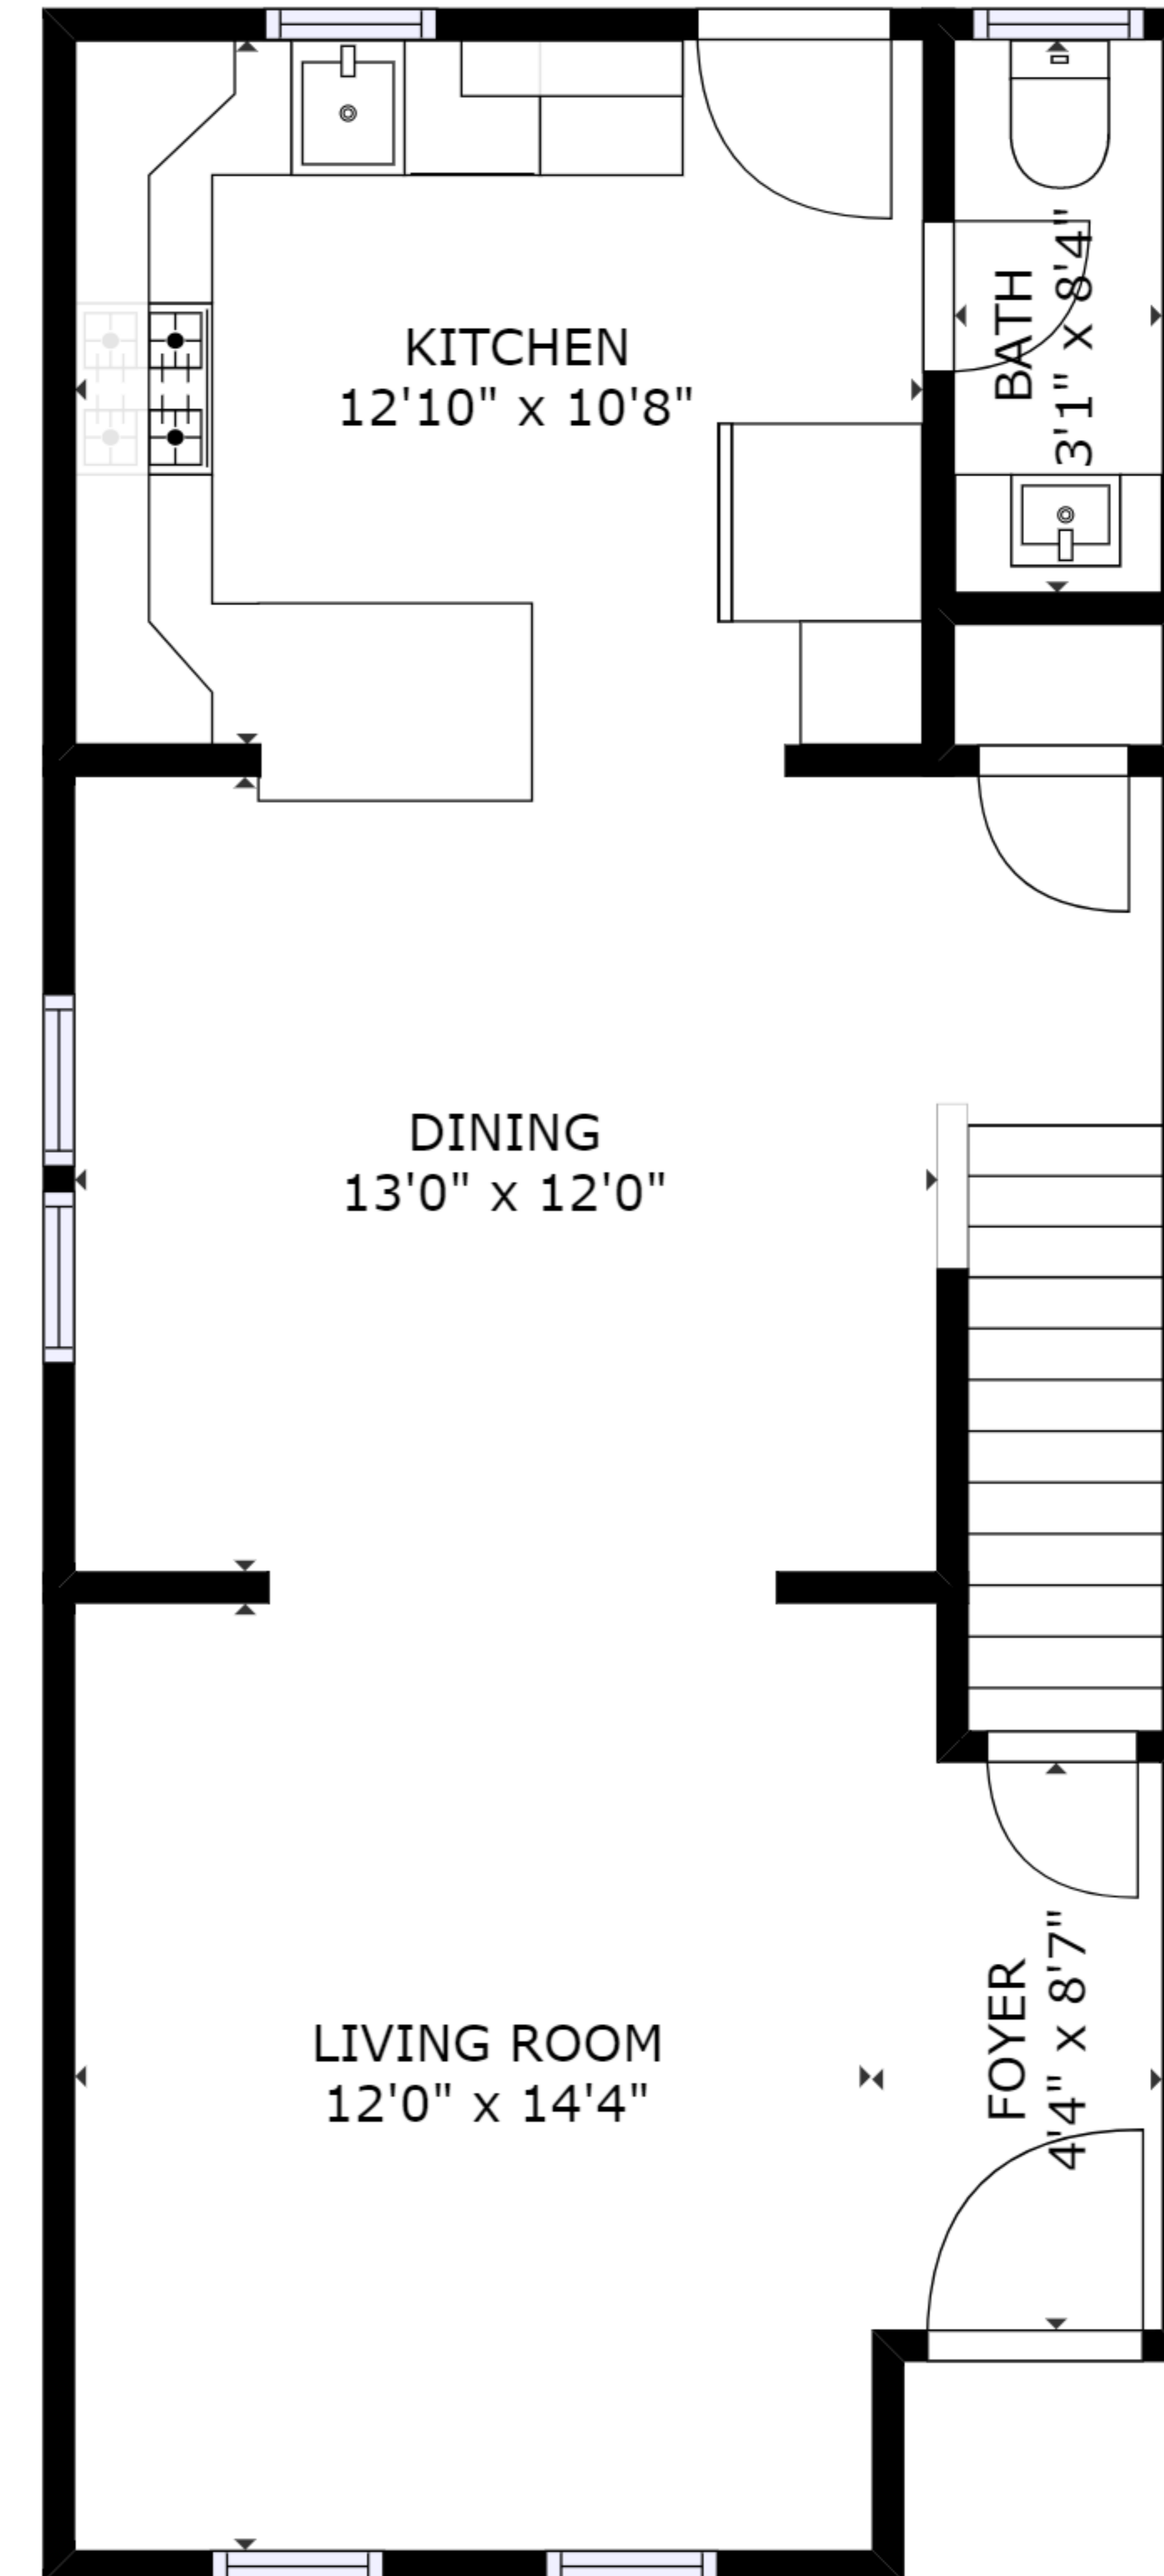

FLOOR 3

FLOOR 2

FLOOR 1

GROSS INTERNAL AREA  
 FLOOR 1 : 608 sq ft, FLOOR 2 : 669 sq ft  
 FLOOR 3 : 371 sq ft  
 TOTAL: 1648 sq ft

SIZES AND DIMENSIONS ARE APPROXIMATE, ACTUAL MAY VARY.