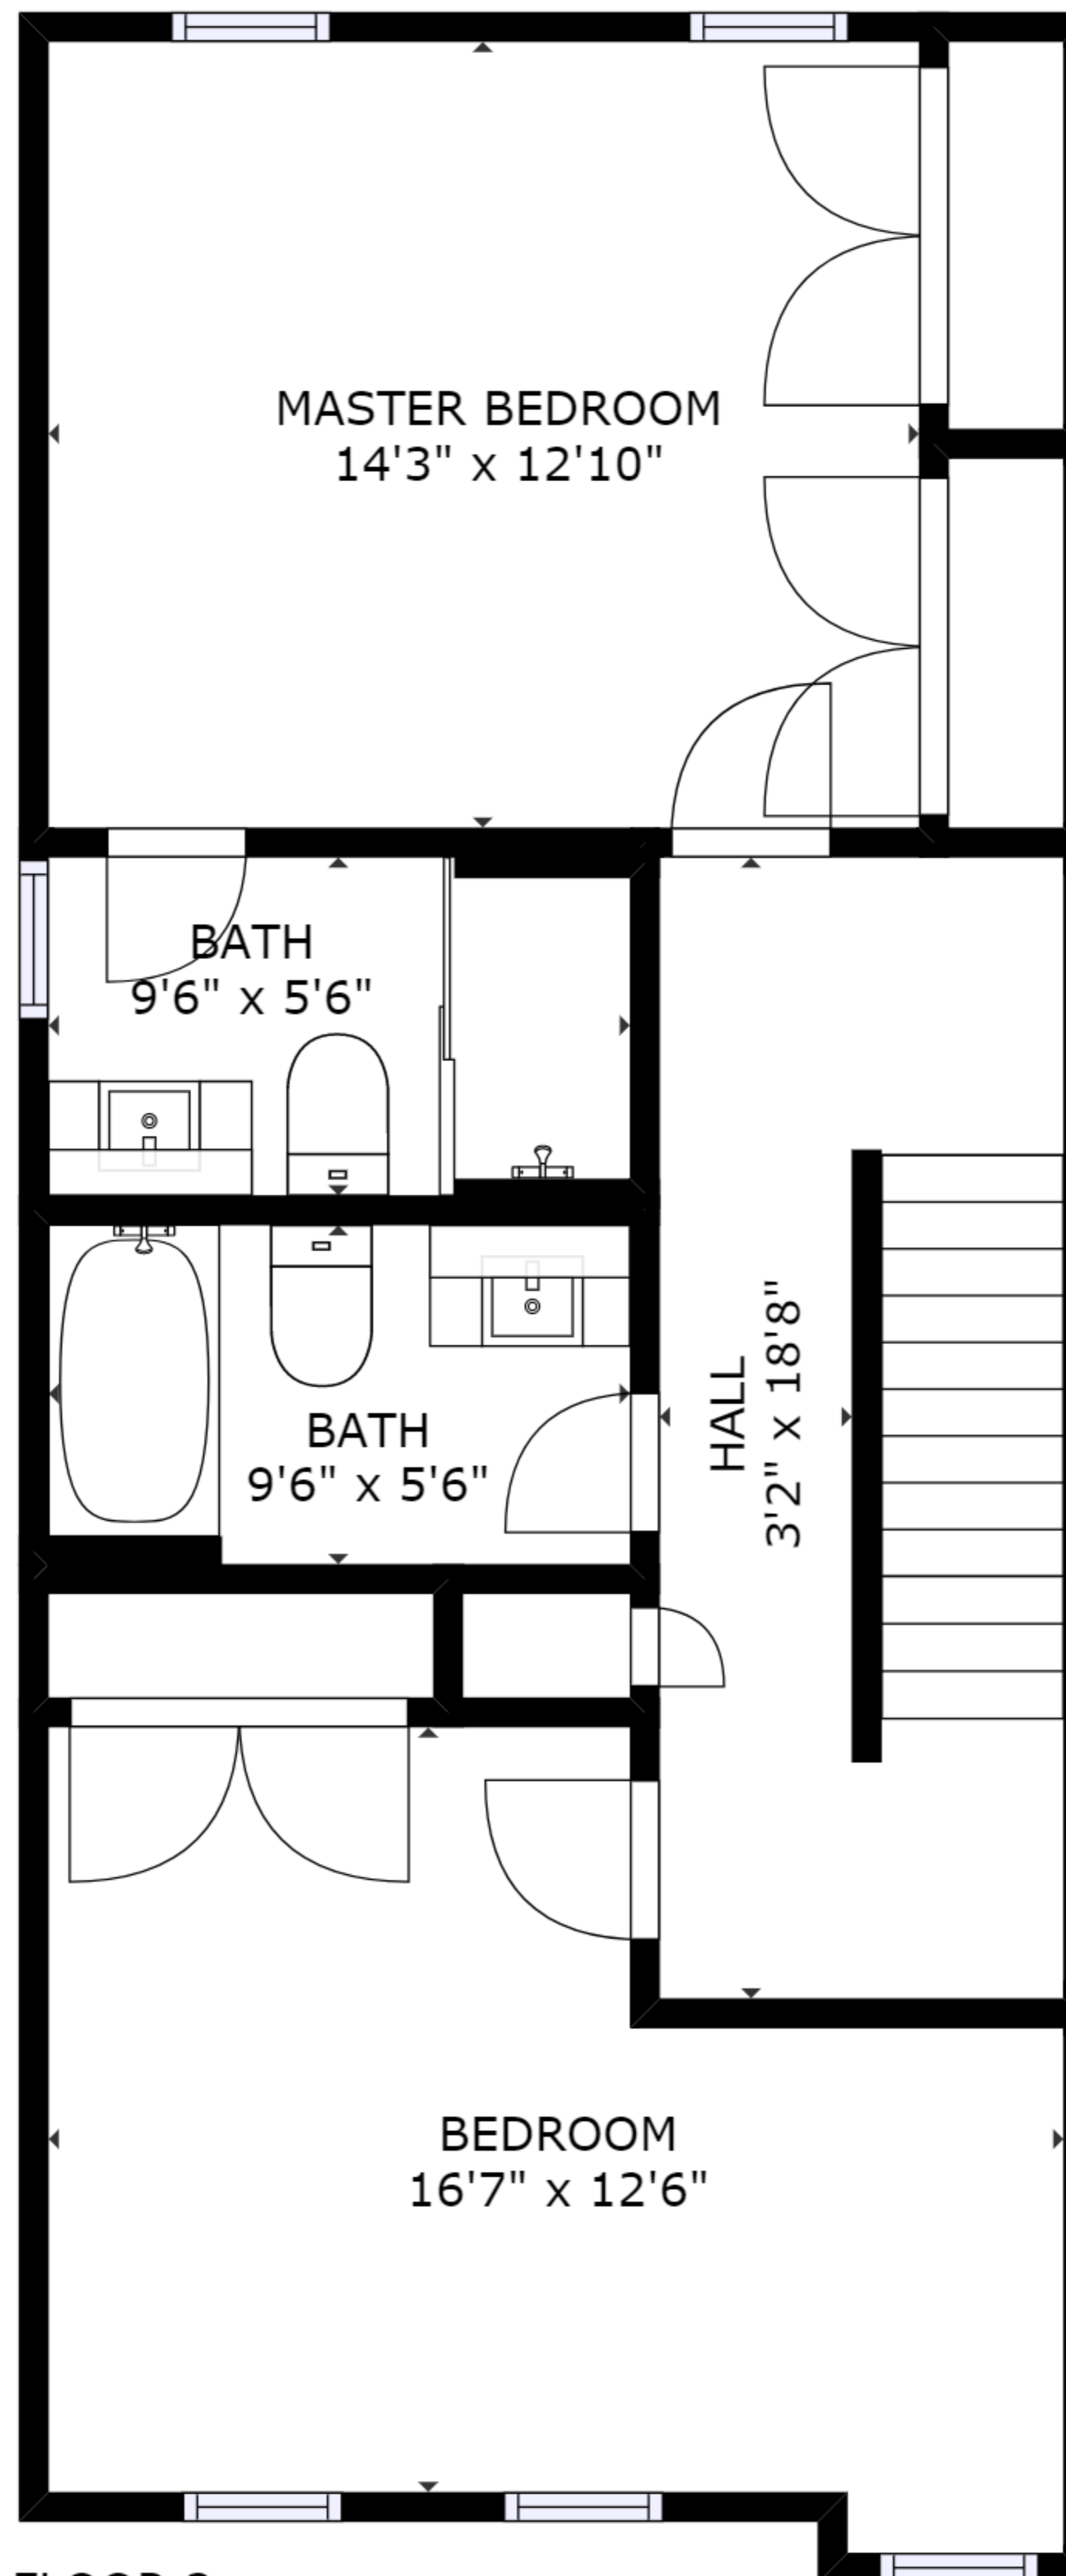

FLOOR 3

FLOOR 2

FLOOR 1

GROSS INTERNAL AREA  
 FLOOR 1 : 608 sq ft, FLOOR 2 : 669 sq ft  
 FLOOR 3 : 371 sq ft  
 TOTAL: 1648 sq ft

SIZES AND DIMENSIONS ARE APPROXIMATE, ACTUAL MAY VARY.