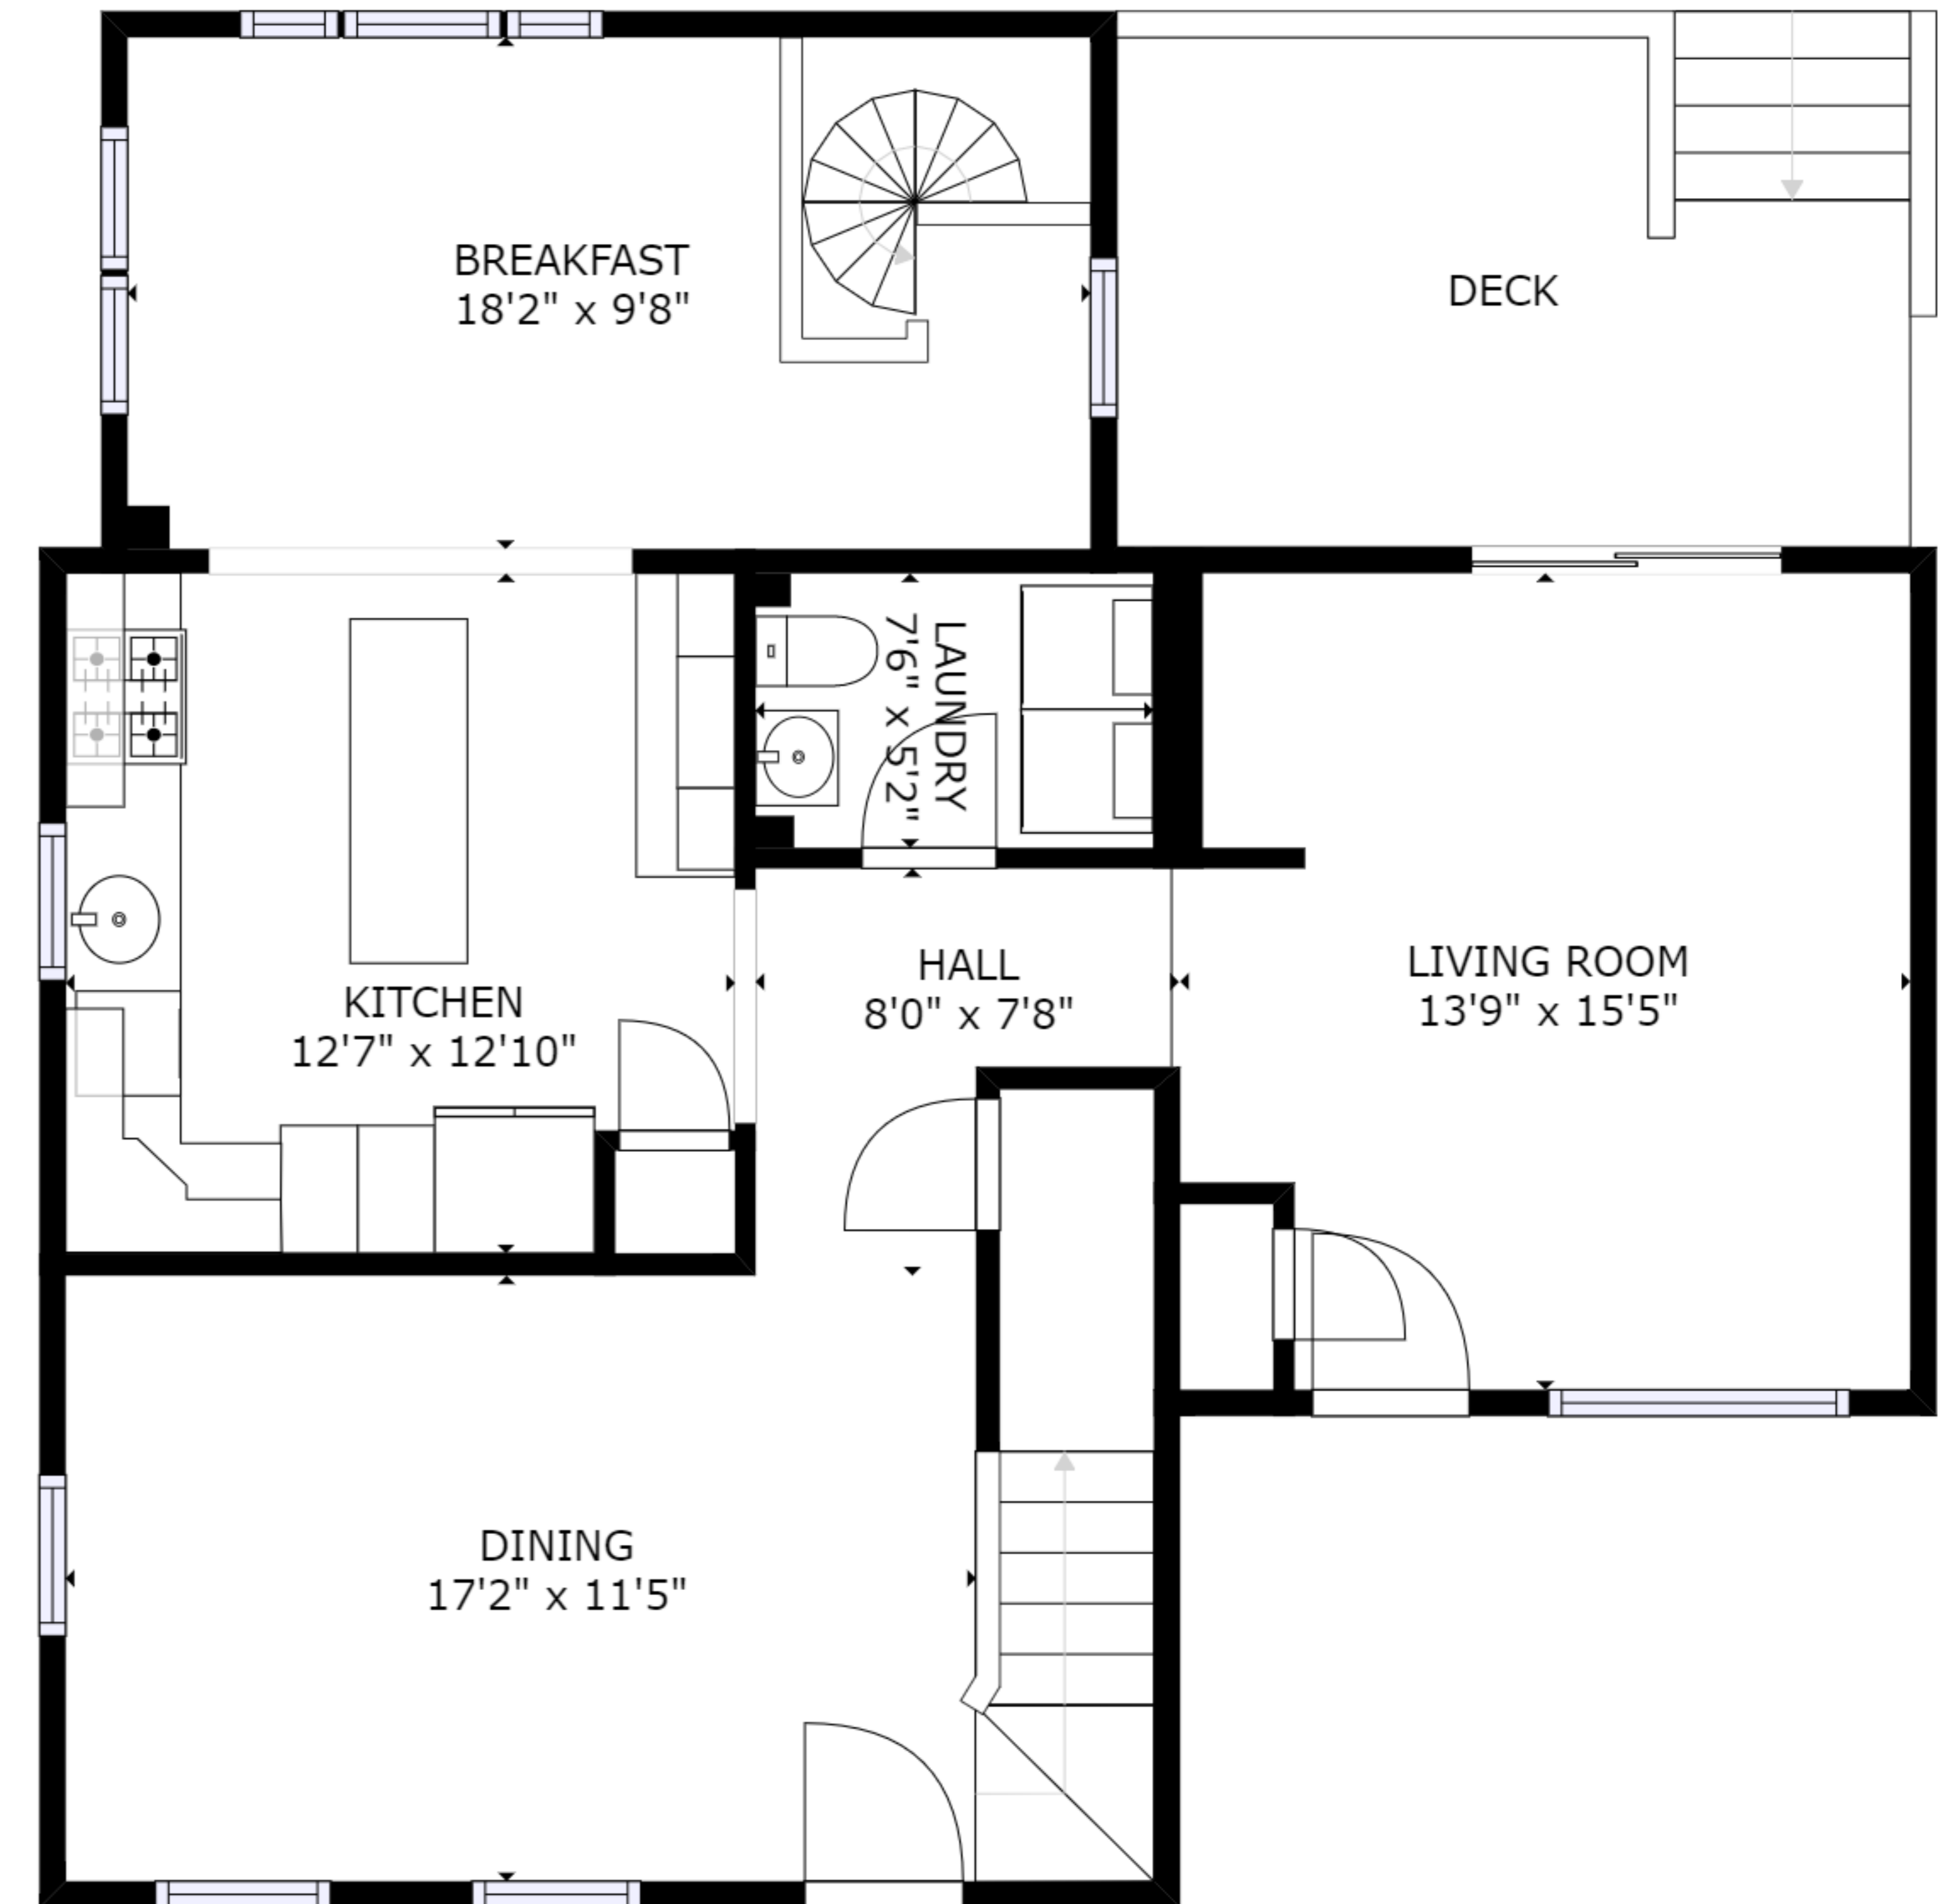

FLOOR 3

FLOOR 1

FLOOR 2

GROSS INTERNAL AREA
 FLOOR 1: 627 sq ft, FLOOR 2: 907 sq ft
 FLOOR 3: 699 sq ft, EXCLUDED AREAS:
 REDUCED HEADROOM BELOW 1.5M: 21 sq ft
 TOTAL: 2233 sq ft

SIZES AND DIMENSIONS ARE APPROXIMATE, ACTUAL MAY VARY.