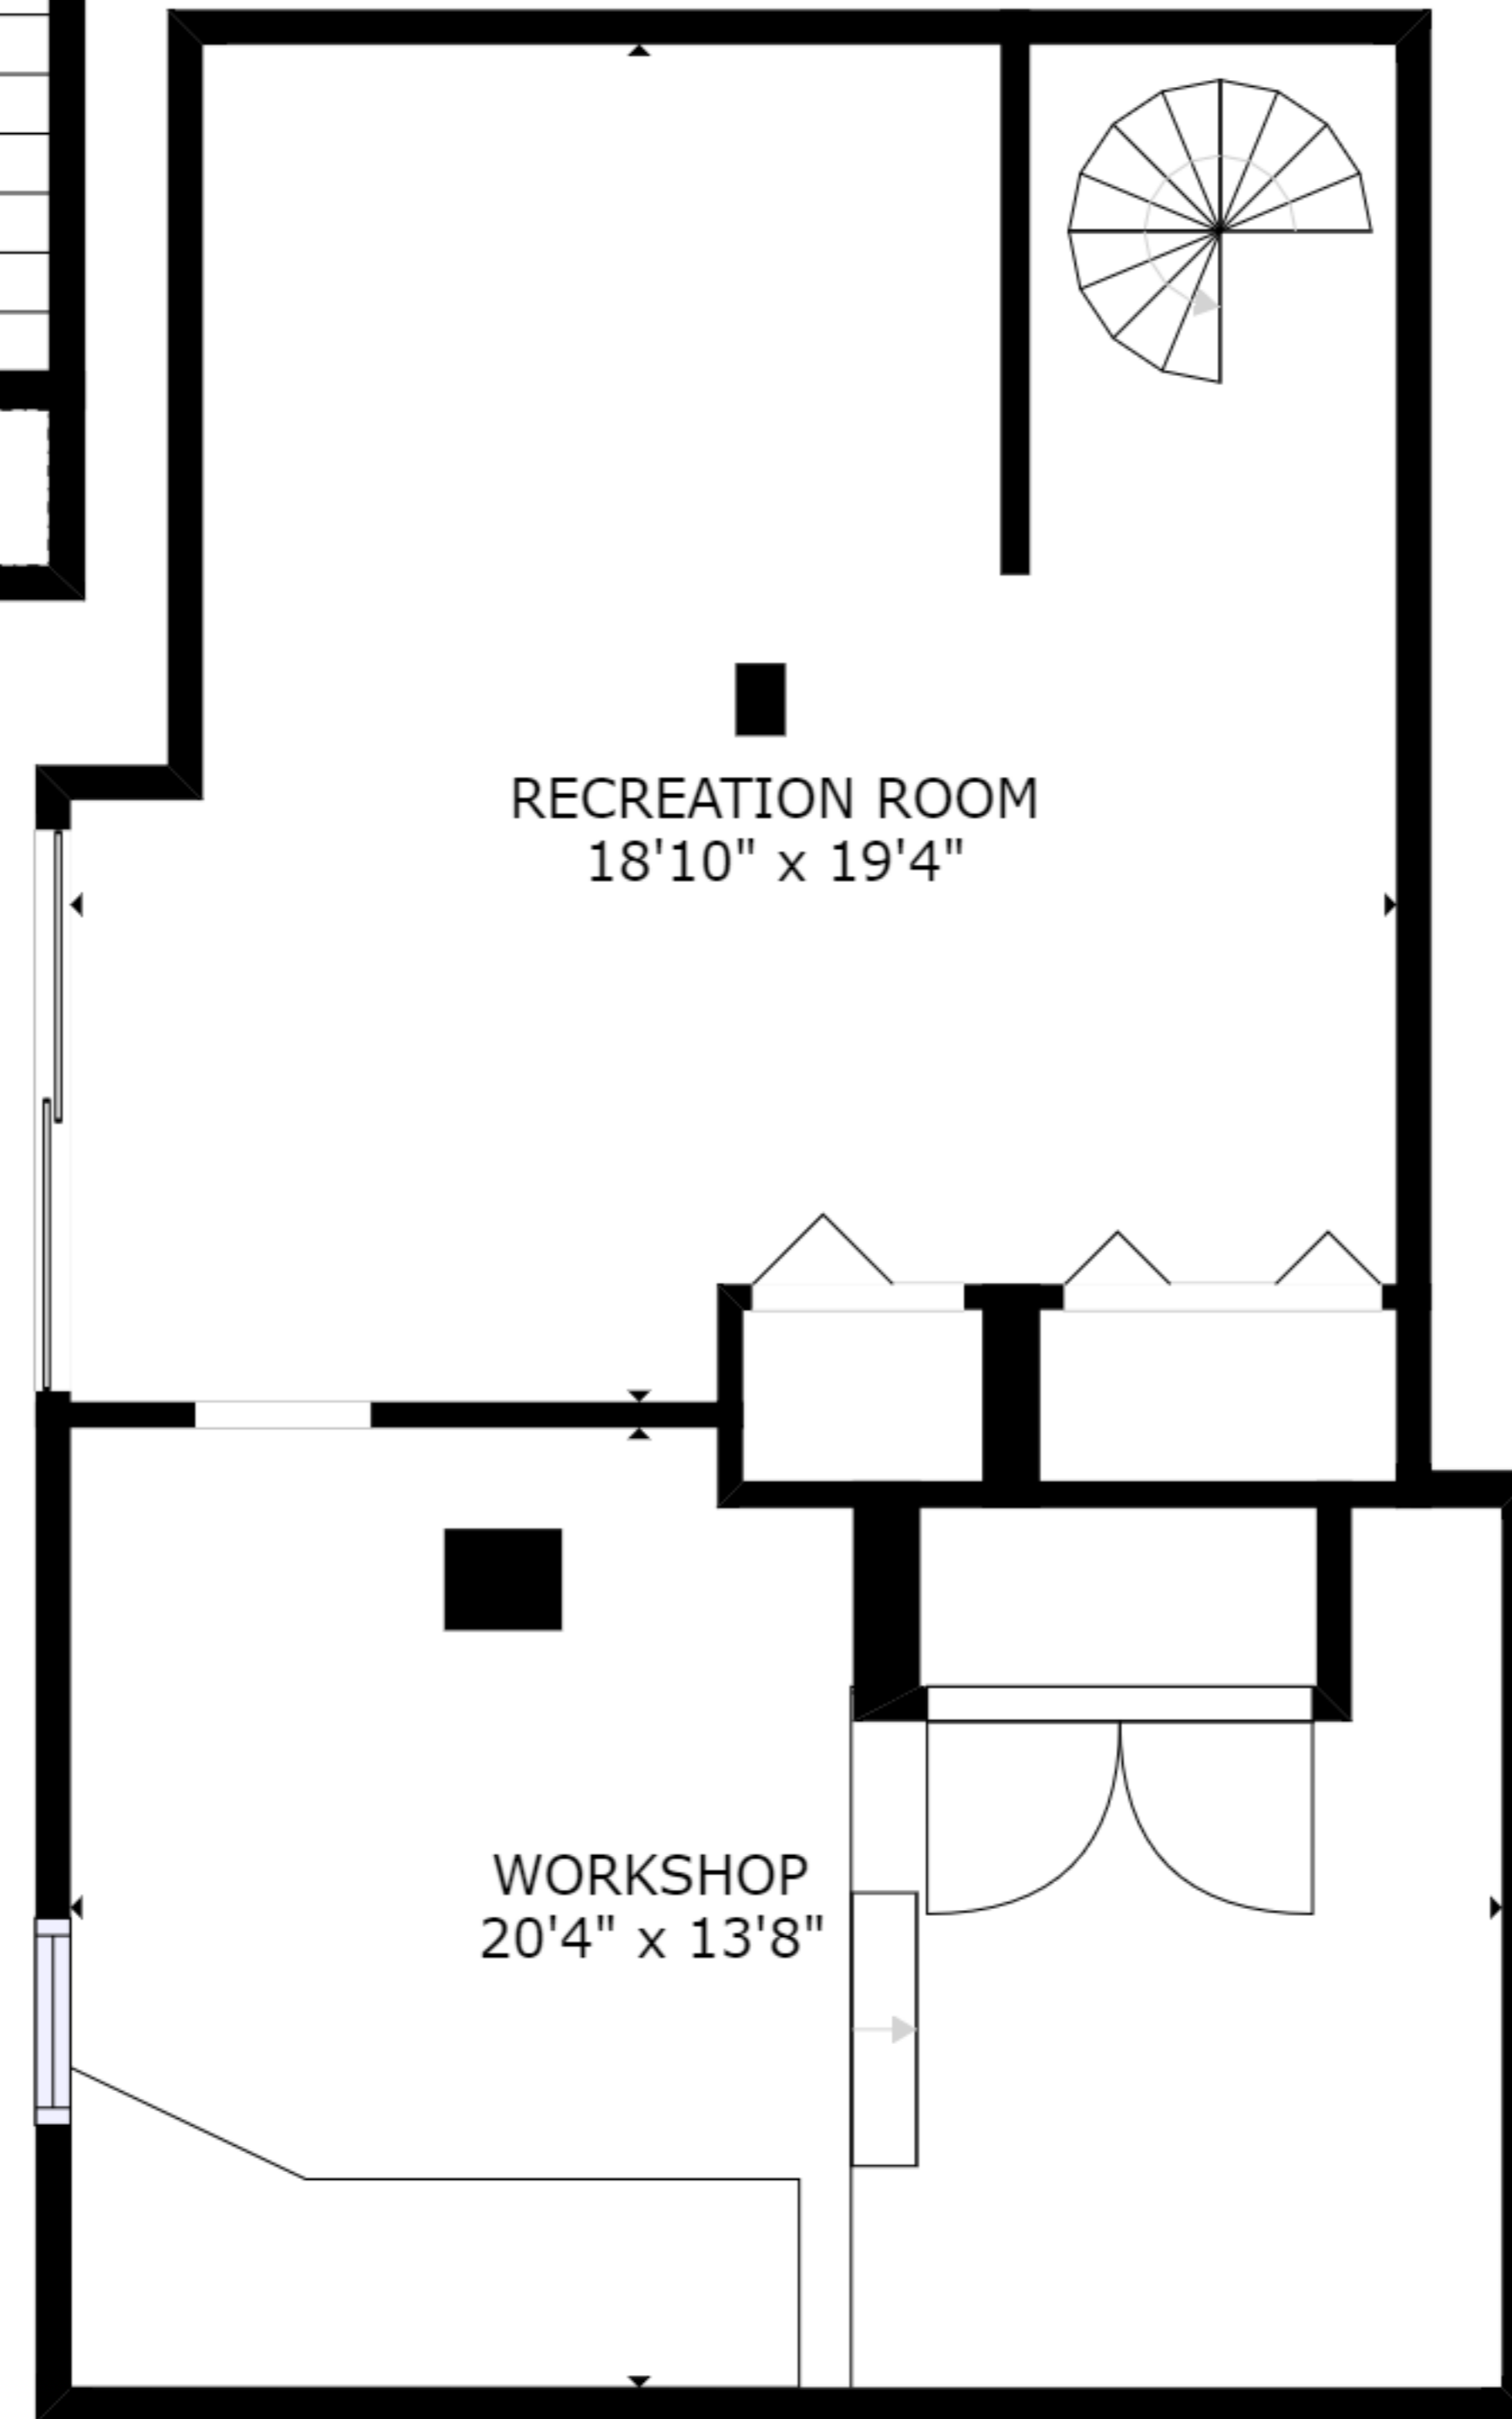

FLOOR 3

FLOOR 1

FLOOR 2

GROSS INTERNAL AREA
 FLOOR 1: 627 sq ft, FLOOR 2: 907 sq ft
 FLOOR 3: 699 sq ft, EXCLUDED AREAS:
 REDUCED HEADROOM BELOW 1.5M: 21 sq ft
 TOTAL: 2233 sq ft

SIZES AND DIMENSIONS ARE APPROXIMATE, ACTUAL MAY VARY.